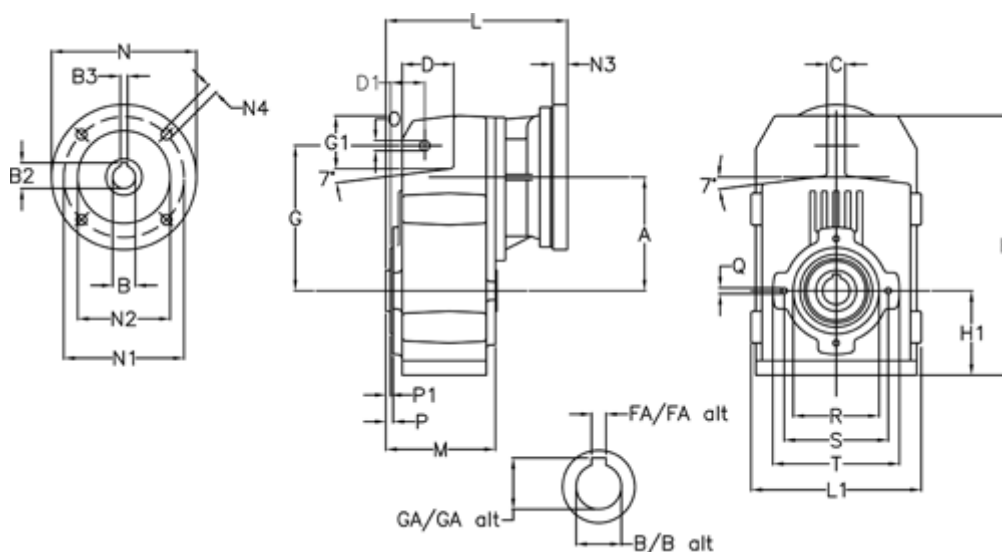

Article number: 29560504893245

Description: Shaft mounted gear  
A513H50-48,9-P112B5

## Measures

A = 211.30	FA = 14	M = 163.0	Q = M12x19
B = 50	G = 278	N = 250	R = 180
B1 = 28	G1 = 105.5	N1 = 215	S = 215
B2 = 31.3	GA = 53.5	N2 = 180	T = 250
B3 = 8	H = 479.0	N4 = M12x16	
C = 20	H1 = 144.0	O = 22	
D = 93.5	L = 297.5	P = 8.5	
D1 = 65.0	L1 = 273	P1 = 4.5	